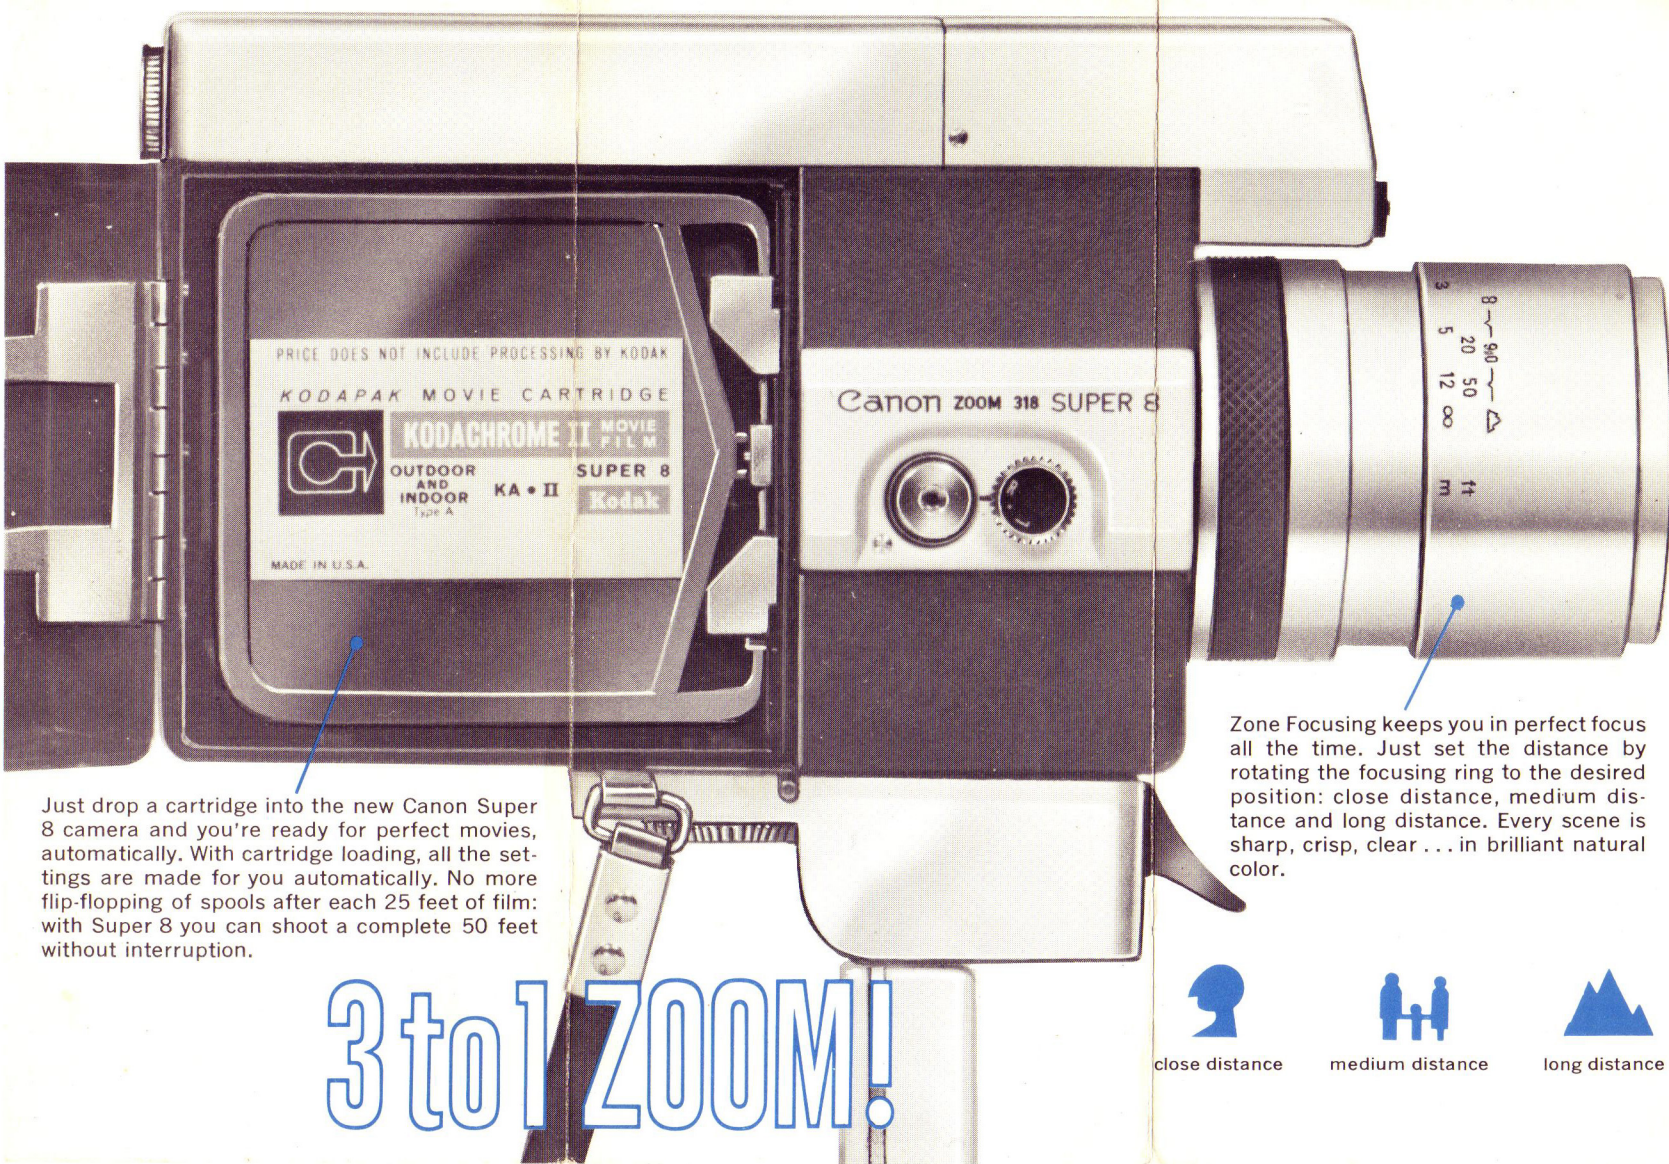

Just drop a cartridge into the new Canon Super 8 camera and you're ready for perfect movies, automatically. With cartridge loading, all the settings are made for you automatically. No more flip-flopping of spools after each 25 feet of film: with Super 8 you can shoot a complete 50 feet without interruption.

3 to 1 ZOOM!

Zone Focusing keeps you in perfect focus all the time. Just set the distance by rotating the focusing ring to the desired position: close distance, medium distance and long distance. Every scene is sharp, crisp, clear . . . in brilliant natural color.

close distance

medium distance

long distance

Canon-

a name
you can
depend on for
precision
and quality

All the newest developments in 8mm camera design are brought to you by the world-famous Canon Camera Company. Exceptional features like a wide range 3 to 1 zoom lens, bright reflex viewing and electric film drive make it an easy-to-use, versatile motion picture camera.

Never before—has such simplicity, versatility and quality been combined in such a remarkable camera.

Canon products are
Sold, Serviced and Guaranteed
by Bell & Howell Company