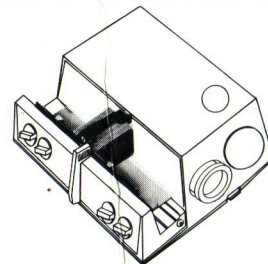

All these Sawyer's slide projectors can show 100 slides uninterrupted

1.

Use Sawyer's 100-Slide Rototray® Slide Tray. Have the longest uninterrupted slide shows ever possible. Each Rototray holds 100 cardboard or plastic slides up to .08" thick. Slides are readily accessible, but can't spill accidentally. Complete with library box and index for only \$2.95 each. You can use the Sawyer's Rototray in every Sawyer's 500, 550 or Rotomatic® projector.

2.

Or, use famous Sawyer's Easy-Edit® Trays. These trays have an exclusive flip-top which keeps slides always within reach for convenient editing or re-positioning. Allows you to lift slides out while tray is still in the projector so that you can edit or reposition at any time. Each Easy-Edit tray holds thirty-six 2 x 2 slides, cardboard, glass or plastic. They come complete with index card and transparent cover. Each only \$1.45.

All these Sawyer's slide projectors, even the lowest priced, let you show your slides 4 different ways

3.

Or, use low-cost TDC - Type Trays. Sawyer's projectors will still handle this least expensive of trays. This permits many people to show their present slide collection or friends' slides without switching trays. Lets you keep and use any TDC type trays you might have.