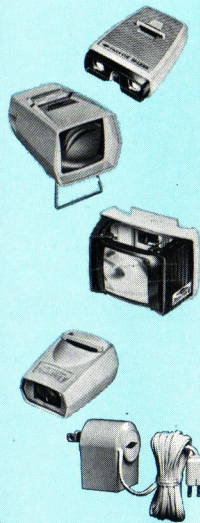

PANA-VUE® STANDARD 2 x 2 SLIDE VIEWERS