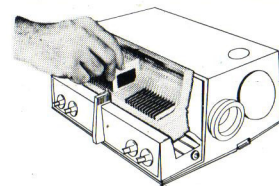

## Tray-Master® SLIDE FILE

Build your color slide library with these handsome cabinets. They're molded from high-impact plastic, with brushed aluminum trim. Handle folds away, aluminum divider locks one modular unit to the next. Each Tray-Master provides dustproof storage for 9 slide trays of various types. Less than \$13.

2.

Or, use famous Sawyer's Easy-Edit® Trays. These trays have an exclusive flip-top which keeps slides always within reach for convenient editing or re-positioning. Allows you to lift slides out while tray is still in the projector so that you can edit or reposition at any time. Each Easy-Edit tray holds thirty-six 2 x 2 slides, cardboard, glass or plastic. They come complete with index card and transparent cover. Each only \$1.45.