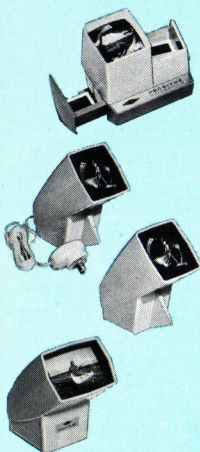

## PANA-VUE® RECHARGEABLE LIGHTED 2 x 2 SLIDE VIEWERS

with built-in battery recharging circuit to extend battery life up to 15 times, when used with Sawyer's transformer.