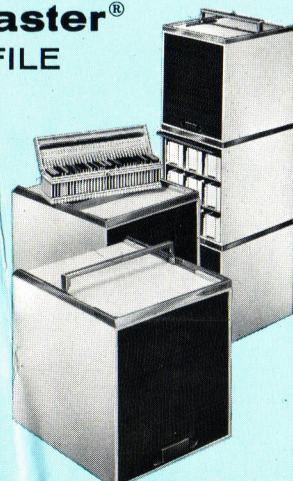

### SAWYER'S "550"A

A top quality, semi-automatic projector with forward, reverse and focus controls conveniently located on the side panel. An exceptional value that makes no compromise in the precision quality, design and engineering features. It is identical to the "550" ER, without the remote control. 1 Rototray and 1 Easy-Edit tray included. Less than \$60.

## Mirascreen™ PROJECTOR VIEWER

Shows Slides Brilliantly . . .  
Even in Broad Daylight!

- Gives brilliant 9" x 9" picture.
  - Ideal viewing size for group viewing, business or editing.
  - Compact, self-contained, lightweight.
  - Works with all Sawyer's and most other 2" x 2" slide projectors.
- Less than \$30.

## Tray-Master® SLIDE FILE

Build your color slide library with these handsome cabinets. They're molded from high-impact plastic, with brushed aluminum trim. Handle folds away, aluminum divider locks one modular unit to the next. Each Tray-Master provides dustproof storage for 9 slide trays of various types. Less than \$13.