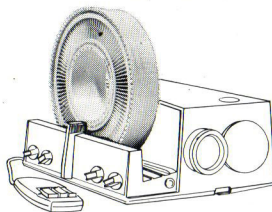

All these Sawyer's slide projectors can show 100 slides uninterrupted

1.

Use Sawyer's 100-Slide Rototray® Slide Tray. Have the longest uninterrupted slide shows ever possible. Each Rototray holds 100 cardboard or plastic slides up to .08" thick. Slides are readily accessible, but can't spill accidentally. Complete with library box and index for only $2.95 each. You can use the Sawyer's Rototray in every Sawyer's 500, 550 or Rotomatic® projector.