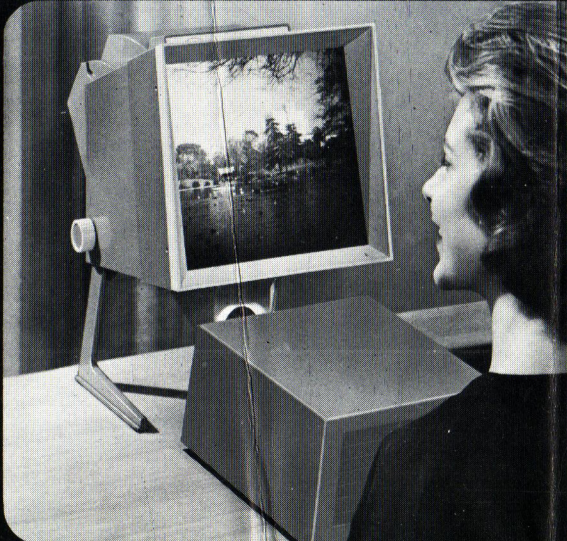

gaf

SAWYER'S ROTOMATIC® "707AQ" PROJECTOR

WITH AUTOMATIC FOCUSING!

- Focuses itself automatically . . . amazing 500 watt quartz iodine lamp never dims, lasts twice as long!
- Solid state automatic focusing system is remarkably easy to use . . . remarkably accurate in performance. Focus the first slide . . . then the solid state automatic focusing system brings each successive slide into sharp, clear focus with uniform precision.
- Exclusive 500 watt quartz iodine lamp gives constant, blue-white brilliance, never dims or yellows, and lasts twice as long as ordinary lamps. Does all this on regular household current.
- Offers you the versatility of Sawyer's four methods of slide handling . . . the convenience of a built-in Auto Timer for automatic slide changing . . . lift-out control panel for slide advance and reverse by remote control (a 10 ft. remote control cord is included) . . . high performance 4" f/3.5 lens . . . automatic slide pre-heating . . . and "attache case" styling.
- PLUS exclusive features such as: built-in preview editor to show slides singly and reposition slides during your show . . . built-in outlet automatically turns room lamp on and off . . . retractable 10-ft. power cord . . . extra luxurious styling.
- The Rotomatic "707AQ" projector, complete with 1 Rototray® and 1 Easy-Edit® slide tray, is less than $170.

gaf

SAWYER'S ROTOMATIC® "707Q" PROJECTOR

with the constant 500 watt blue-white brilliance of never-dim quartz iodine illumination!