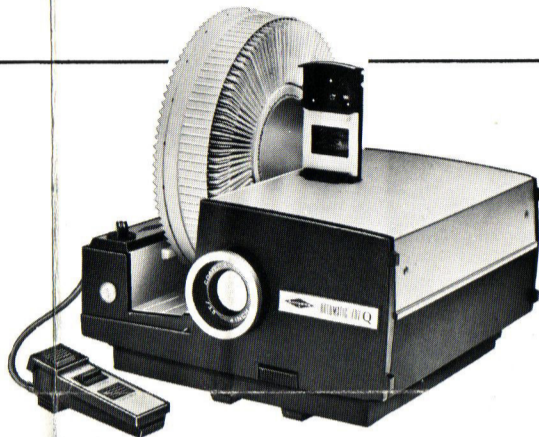

ROTOMATIC "700A"

Automatic Focus - Auto Timer

Truly enjoyable convenience with solid state automatic focusing and Auto Timer for fully automatic slide changing. Lift-out control panel for remote control slide advance and reverse (10 ft. remote control cord included), 500 watt brilliance . . . 4" f/3.5 anastigmat lens, slide pre-heating . . . and the versatility of Sawyer's exclusive four methods of slide handling. The deluxe Rotomatic "700A" automatic focus projector with Auto Timer, complete with 1 Rototray and 1 Easy-Edit tray, is less than $144.