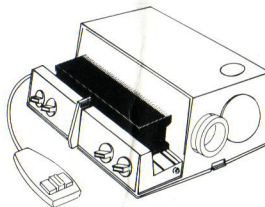

3.

Or, use low-cost TDC - Type Trays. Sawyer's projectors will still handle this least expensive of trays. This permits many people to show their present slide collection or friends' slides without switching trays. Lets you keep and use any TDC type trays you might have.