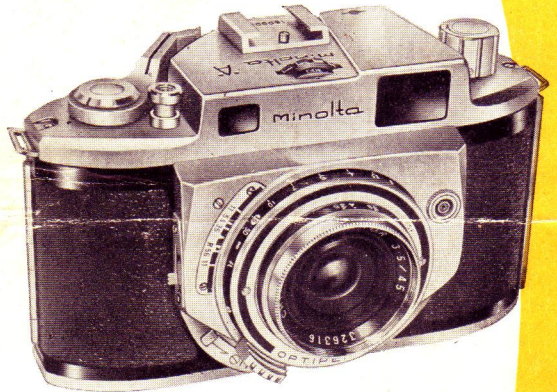

©2008 wilsonwerks Llc

The

Minolta 'A'

35mm CAMERA

PRECISION

PROFESSIONAL

AT A
SENSATIONALLY
LOW PRICE

Dealer:

U. S. Sales Agent:

THE FR CORPORATION

951 Brook Ave., New York 51, N. Y.

Manufactured by:

CHIYODA KOGAKU SEIKO K. K.

Printed in Japan

The New MINOLTA 'A' is a precision, professional quality 35mm camera in every respect. Born in one of the oldest camera and optical works in Japan, devoted exclusively to the production of cameras and optical products, it is one of a complete line of cameras that represent the finest precision workmanship in the camera art. Ruggedly built to withstand years of hard usage, it is housed in a lightweight precision die-cast aluminum alloy body. Designed for fast operation, the single thumb-stroke film advance lever cocks the shutter in the same operation, which prevents double exposures. A knurled, index-finger-actuated cam and helical focusing threads provide fast action focusing. The coupled, superimposed-image range finder provides a brilliant square shaped image in the center of the view finder. This eliminates the necessity of moving the eye from

one eyepiece to another after focusing for framing the field of view. The fast Rokkor F3.5-45mm four element lens has all glass-air surfaces hard-coated and is equipped with a click-stop diaphragm. Diaphragm-stop numbers are equally spaced on the dial making proportional stops easy to select. The smooth acting Optiper MX shutter provides fast acting vibrationless operation at speeds from 1. to 1/500 second and bulb. It is synchronized for both flash bulbs and strobe-light at all speeds and has a standard type connection so that any flash gun may be used. A standard slide-in accessory clip is provided on the top of the camera for mounting a flash gun or other accessories. A hinged back provides easy loading and an automatic film counter shows the number of frames exposed. Takes standard 35mm film cartridges. Price only \$49.95 less case and accessories.