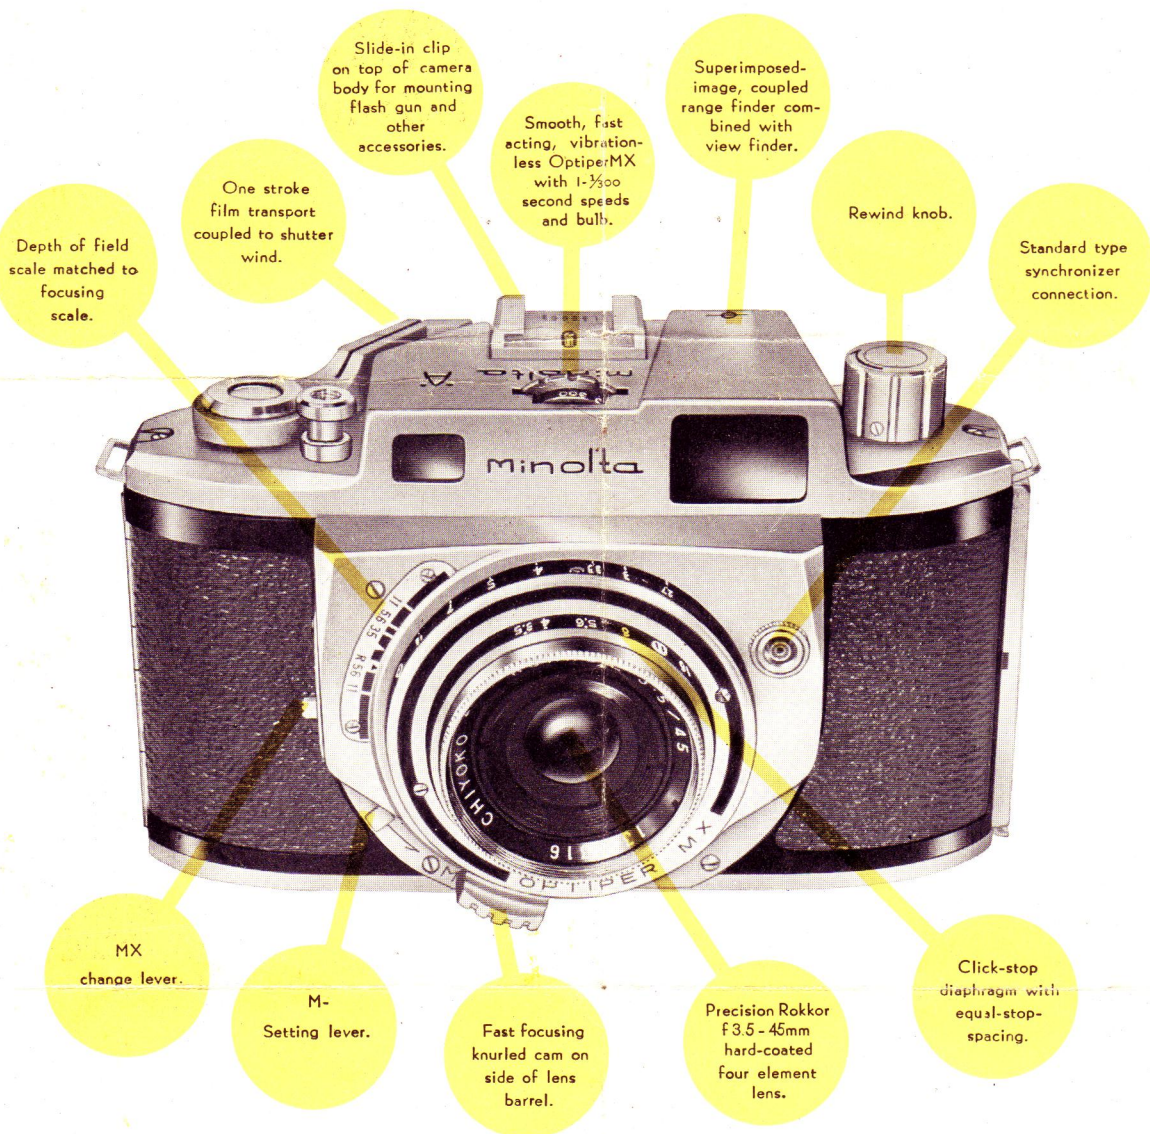

Check all these professional features . . . again!