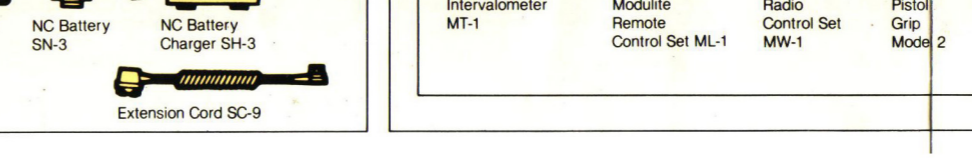

MOTOR DRIVES