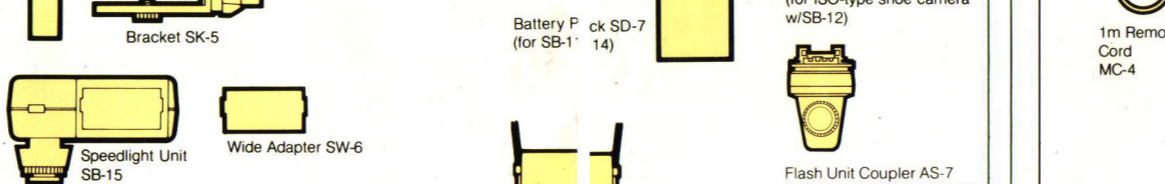

CLOSE-UP EQUIPMENT

MOTOR DRIVES

CAMERA CASES

FLASH UNITS AND ACCESSORIES

ACCESSORIES FOR MD-4-12

Nikkor Lenses

Fisheye-Nikkor 8mm F2.8

Fisheye-Nikkor 6mm F2.8