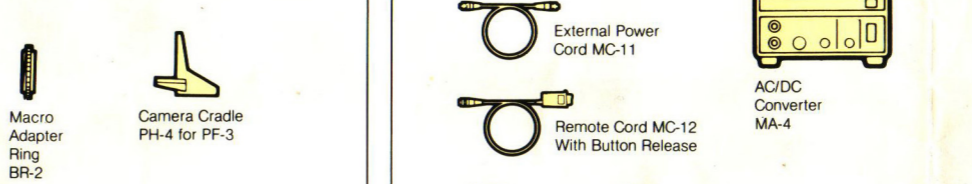

MOTOR DRIVES