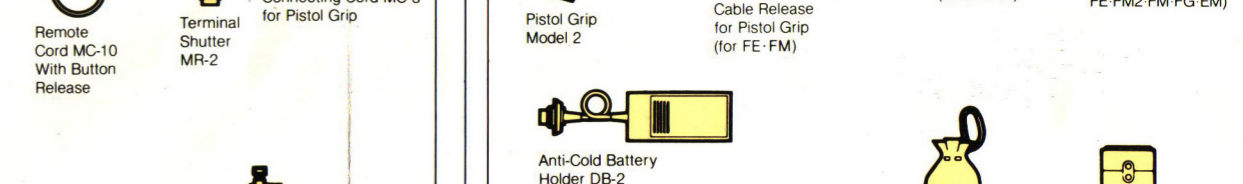

ACCESSORIES FOR MD-4-12