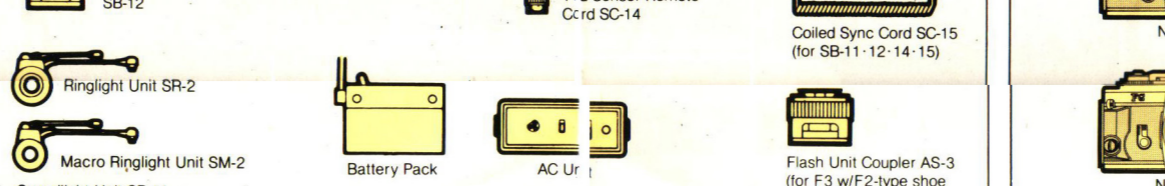

CLOSE-UP EQUIPMENT

MOTOR DRIVES

CAMERA CASES

FLASH UNITS AND ACCESSORIES

ACCESSORIES FOR MD-4-12

Nikkor Lenses

Fisheye-Nikkor 8mm F2.8

Fisheye-Nikkor 6mm F2.8