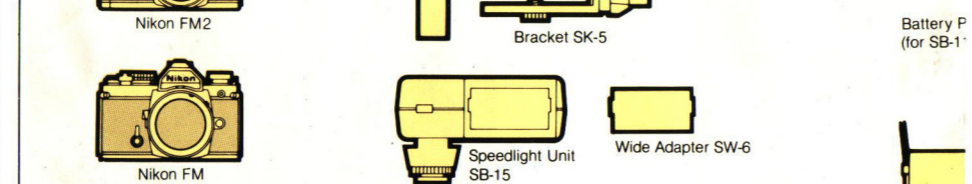

CLOSE-UP EQUIPMENT

MOTOR DRIVES

CAMERA CASES

FLASH UNITS AND ACCESSORIES

ACCESSORIES FOR MD-4-12

Nikkor Lenses

Fisheye-Nikkor 8mm F2.8

Fisheye-Nikkor 6mm F2.8