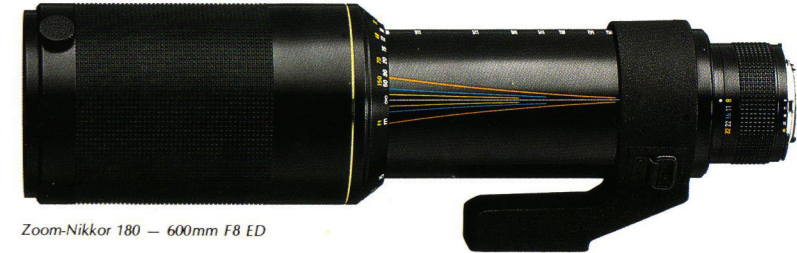

Nikkor Lenses

NIKON SERIES E LENSES