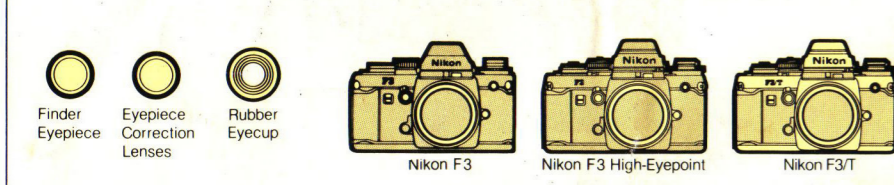

CLOSE-UP EQUIPMENT

MOTOR DRIVES

CAMERA CASES

FLASH UNITS AND ACCESSORIES

ACCESSORIES FOR MD-4-12

Nikkor Lenses

Fisheye-Nikkor 8mm F2.8

Fisheye-Nikkor 6mm F2.8