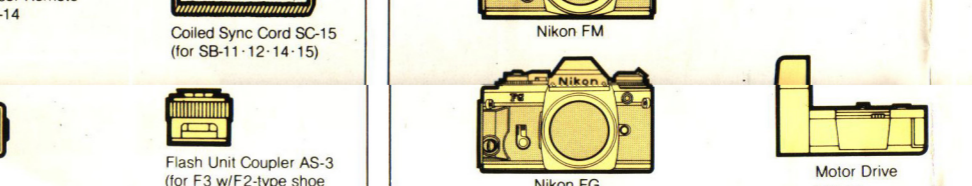

MOTOR DRIVES