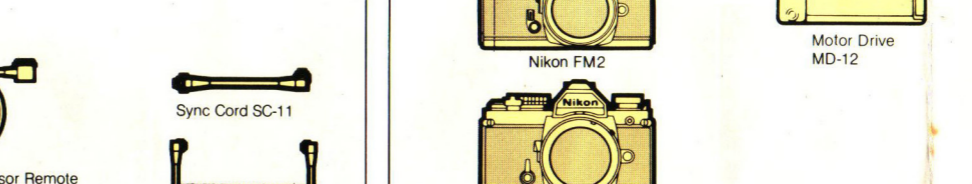

CLOSE-UP EQUIPMENT

MOTOR DRIVES

CAMERA CASES

FLASH UNITS AND ACCESSORIES

ACCESSORIES FOR MD-4-12

Nikkor Lenses

Fisheye-Nikkor 8mm F2.8

Fisheye-Nikkor 6mm F2.8