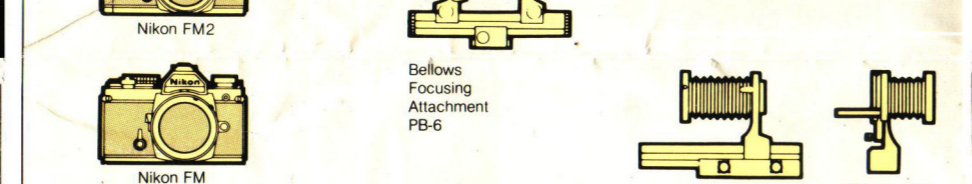

CLOSE-UP EQUIPMENT

MOTOR DRIVES

CAMERA CASES

FLASH UNITS AND ACCESSORIES

ACCESSORIES FOR MD-4-12

Nikkor Lenses

Fisheye-Nikkor 8mm F2.8

Fisheye-Nikkor 6mm F2.8