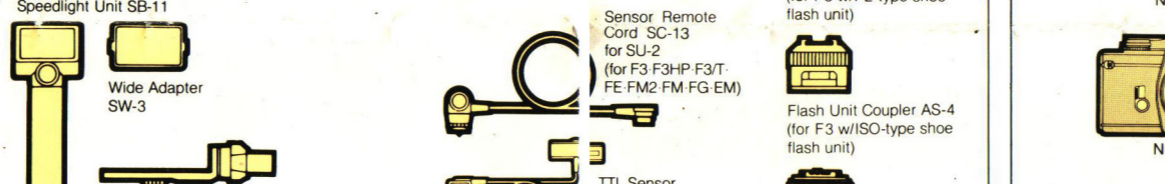

CLOSE-UP EQUIPMENT

MOTOR DRIVES

CAMERA CASES

FLASH UNITS AND ACCESSORIES

ACCESSORIES FOR MD-4-12

Nikkor Lenses

Fisheye-Nikkor 8mm F2.8

Fisheye-Nikkor 6mm F2.8