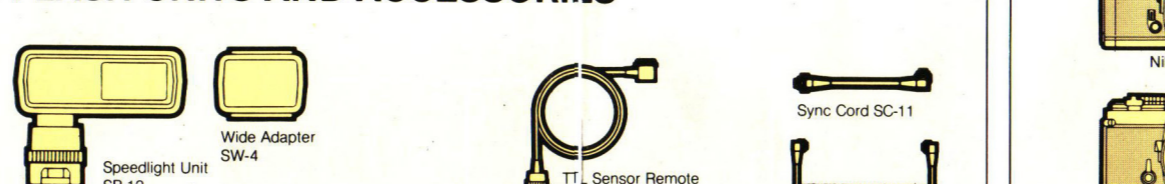

CLOSE-UP EQUIPMENT

MOTOR DRIVES

CAMERA CASES

FLASH UNITS AND ACCESSORIES

ACCESSORIES FOR MD-4-12

Nikkor Lenses

Fisheye-Nikkor 8mm F2.8

Fisheye-Nikkor 6mm F2.8