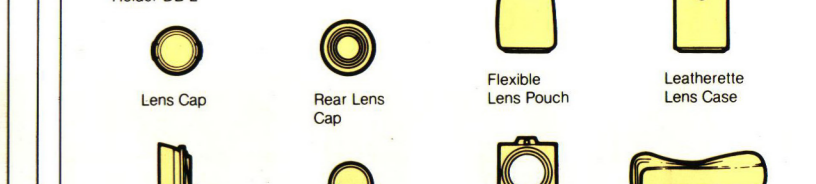

CLOSE-UP EQUIPMENT

MOTOR DRIVES

CAMERA CASES

FLASH UNITS AND ACCESSORIES

ACCESSORIES FOR MD-4-12

Nikkor Lenses

Fisheye-Nikkor 8mm F2.8

Fisheye-Nikkor 6mm F2.8