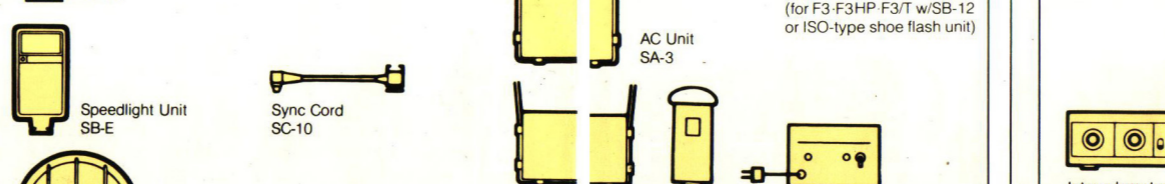

CLOSE-UP EQUIPMENT

MOTOR DRIVES

CAMERA CASES

FLASH UNITS AND ACCESSORIES

ACCESSORIES FOR MD-4-12

Nikkor Lenses

Fisheye-Nikkor 8mm F2.8

Fisheye-Nikkor 6mm F2.8