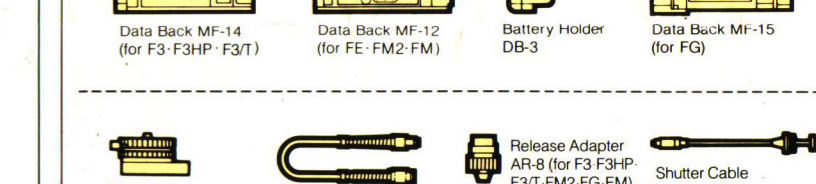

CAMERA CASES