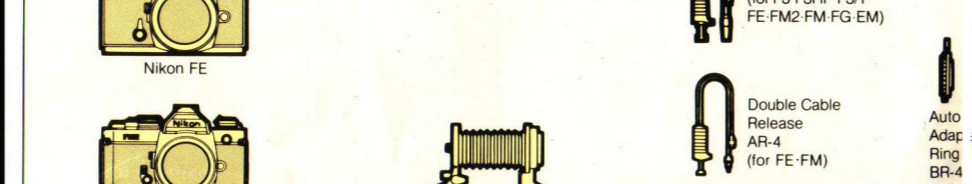

CLOSE-UP EQUIPMENT