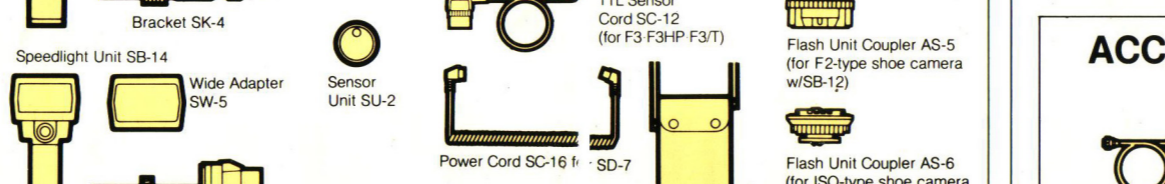

CLOSE-UP EQUIPMENT

MOTOR DRIVES

CAMERA CASES

FLASH UNITS AND ACCESSORIES

ACCESSORIES FOR MD-4-12

Nikkor Lenses

Fisheye-Nikkor 8mm F2.8

Fisheye-Nikkor 6mm F2.8