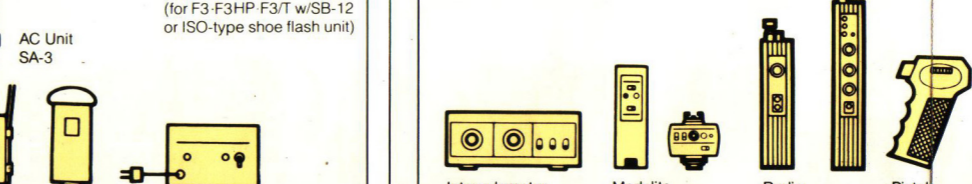

CLOSE-UP EQUIPMENT

MOTOR DRIVES

CAMERA CASES

FLASH UNITS AND ACCESSORIES

ACCESSORIES FOR MD-4-12

Nikkor Lenses

Fisheye-Nikkor 8mm F2.8

Fisheye-Nikkor 6mm F2.8