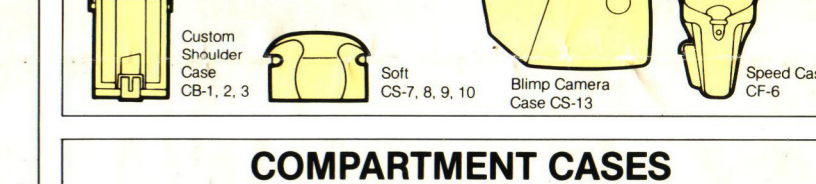

CLOSE-UP EQUIPMENT

MOTOR DRIVES

CAMERA CASES

FLASH UNITS AND ACCESSORIES

ACCESSORIES FOR MD-4-12

Nikkor Lenses

Fisheye-Nikkor 8mm F2.8

Fisheye-Nikkor 6mm F2.8