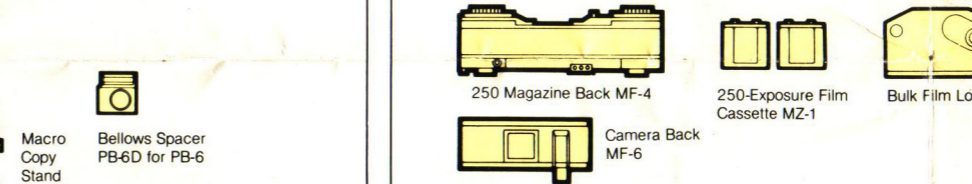

MOTOR DRIVES