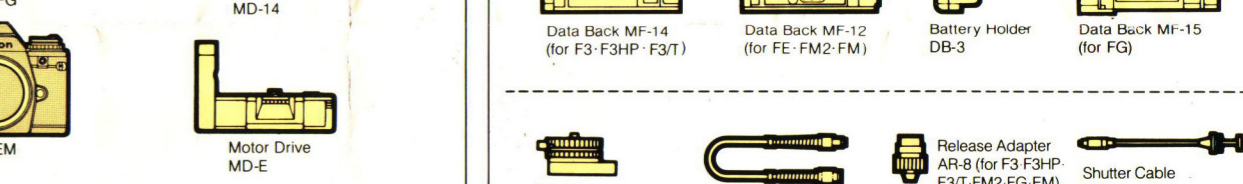

CLOSE-UP EQUIPMENT

MOTOR DRIVES

CAMERA CASES

FLASH UNITS AND ACCESSORIES

ACCESSORIES FOR MD-4-12

Nikkor Lenses

Fisheye-Nikkor 8mm F2.8

Fisheye-Nikkor 6mm F2.8