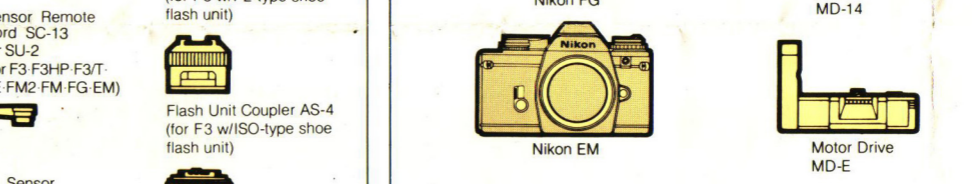

MOTOR DRIVES