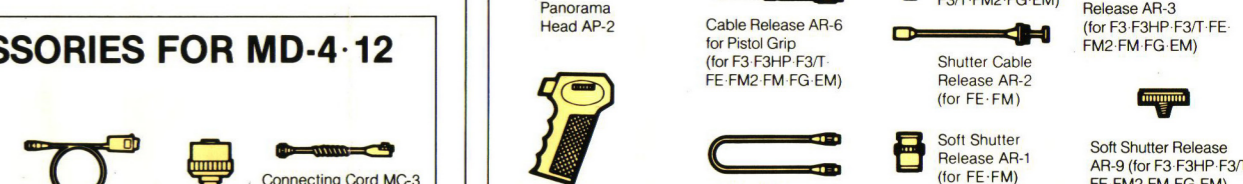

CLOSE-UP EQUIPMENT

MOTOR DRIVES

CAMERA CASES

FLASH UNITS AND ACCESSORIES

ACCESSORIES FOR MD-4-12

Nikkor Lenses

Fisheye-Nikkor 8mm F2.8

Fisheye-Nikkor 6mm F2.8