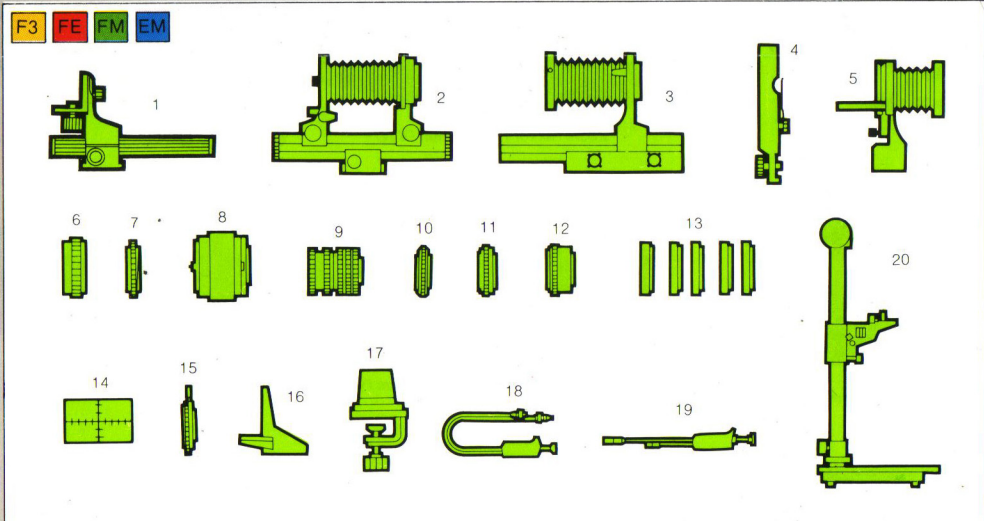

CLOSE UP EQUIPMENT

1. Focusing Stage PG-2
2. Bellows Focusing Attachment PB-6
3. Extension Bellows PB-6E
4. Macro Copy Stand PB-6M
5. Slide Copying Adapter PS-6
6. Adapter Ring BR-3
7. Macro Adapter Ring BR-2
8. Auto Extension Ring PN-11
9. Extension Ring Set K
10. Auto Extension Ring PK-11
11. Auto Extension Ring PK-12
12. Auto Extension Ring PK-13
13. Close-up Attachment Lenses
14. Gray Card
15. Auto Adapter Ring BR-4
16. Camera Cradle PH-4
17. Table Clamp PC-3
18. Double Cable Release AR-4
19. Double Cable Release AR-7
20. Repro-copy Outfit PF-4