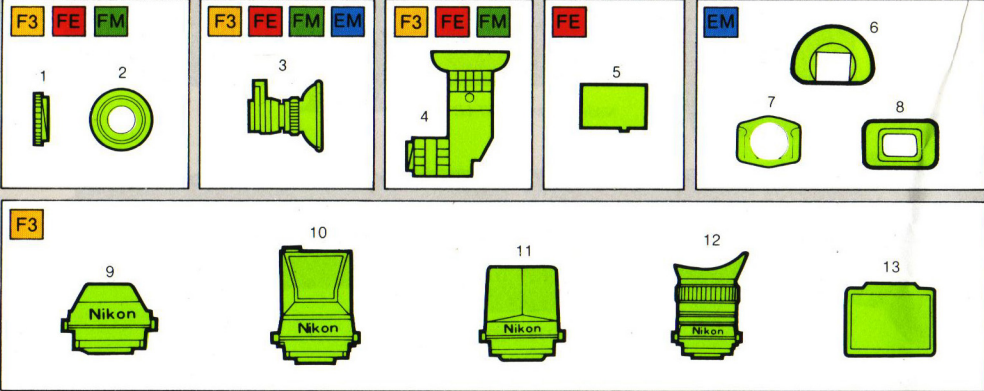

## FINDERS AND ACCESSORIES

- 1. Eyepiece Correction Lens
- 2. Rubber Eyecup
- 3. Eyepiece Magnifier DG-2
- 4. Right-angle Viewing Attachment DR-3
- 5. Focusing Screen (B, E, K)
- 6. Rubber Eyecup
- 7. Eyepiece Adapter
- 8. Eyepiece Correction Lens
- 9. Eyelevel Finder DE-2
- 10. Waist-level Finder DW-3
- 11. Action Finder DA-2
- 12. 6X High Magnification Finder DW-4
- 13. Focusing Screens (A, B, C, D, E, G1, G2, G3, G4, H1, H2, H3, H4, J, K, L, M, P, R, T)