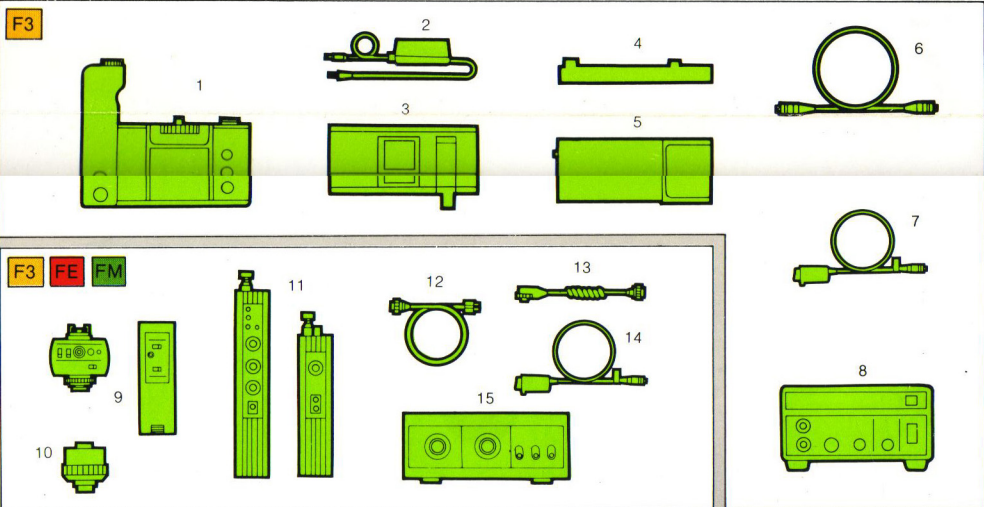

MOTOR DRIVES AND REMOTE CONTROL ACCESSORIES

1. Motor Drive MD-4
2. NC Quick Charger MH-2
3. Camera Back MF-6
4. Tripod Adapter AH-2
5. NC Battery MN-2
6. External Power Cord MC-11
7. Remote Cord MC-12 with Button Release
8. AC/DC Converter MA-4
9. Modulte Remote Control Set ML-1
10. Terminal Shutter MR-2
11. Radio Control Set MW-1
12. 1m Remote Cord MC-4
13. Connecting Cord MC-3 for Pistol Grip
14. Remote Cord MC-10 with Button Release
15. Intervalometer MT-1
16. Motor Drive MD-12
17. Motor Drive MD-E