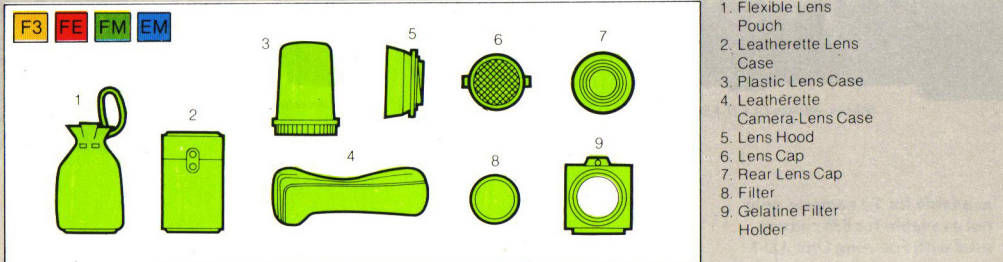

LENS ACCESSORIES

1. Flexible Lens Pouch
2. Leatherette Lens Case
3. Plastic Lens Case
4. Leatherette Camera-Lens Case
5. Lens Hood
6. Lens Cap
7. Rear Lens Cap
8. Filter
9. Gelatine Filter Holder