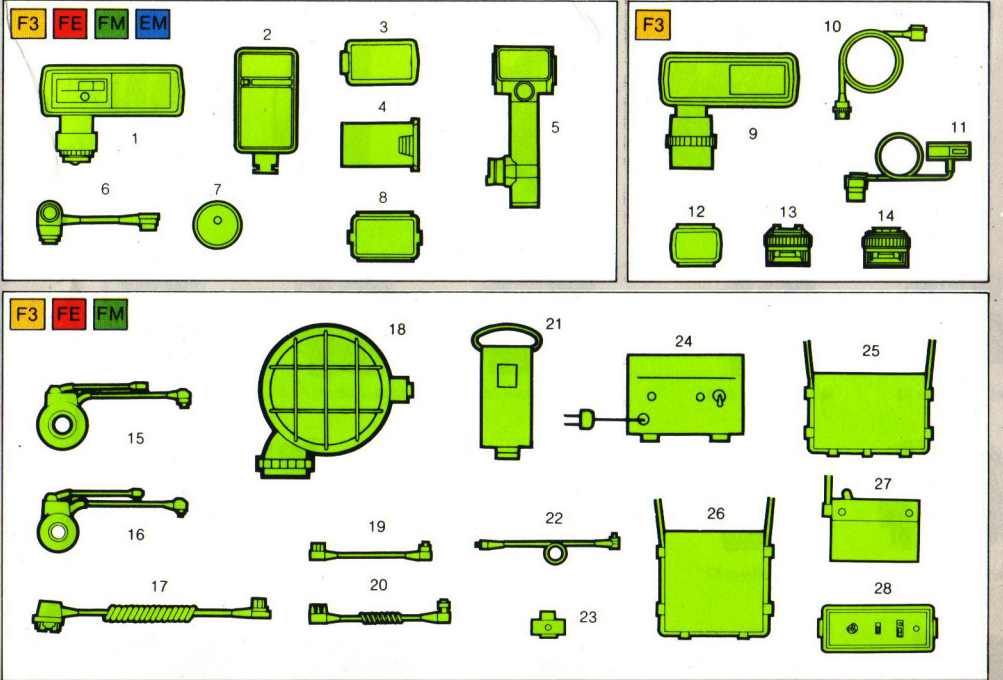

FLASH UNITS AND ACCESSORIES

1. Speedlight Unit SB-10
2. Speedlight Unit SB-E
3. Wide-flash Adapter SW-2 for SB-10
4. Battery holder MS-2 for SB-10
5. Speedlight Unit SB-11
6. Extension Cord SC-13 for SU-2
7. Sensor Unit SU-2
8. Wide Adapter SW-3 for SB-11
9. Speedlight Unit SB-12
10. TTL Sensor Remote Cord SC-14 for SB-12
11. TTL Sensor Cord SC-12 for SB-11
12. Wide Adapter SW-4 for SB-12
13. Flash Unit Coupler AS-4 for ISO type-shoe
14. Flash Unit Coupler AS-3 for F2 type-shoe
15. Ringlight Unit SR-2
16. Macro Ringlight Unit SM-2
17. Extension Cord SC-9 for SU-1
18. Repeating Flash Unit SB-6
19. Sync Cord SC-5, SC-7
20. Coiled Sync Cord SC-6
21. NC Battery SN-3 for SB-6
22. Sync Cord SC-11 for SB-11
23. Sensor Unit SU-1
24. NC Battery Charger SH-3
25. Battery Pack SD-5 for SB-6
26. AC Unit SA-3 for SB-6
27. Battery Pack for Ringlights and Medical Nikkor
28. Flash Unit Coupler AS-2
29. Flash Unit Coupler AS-2
30. Eyepiece Pilot Lamp SF-1