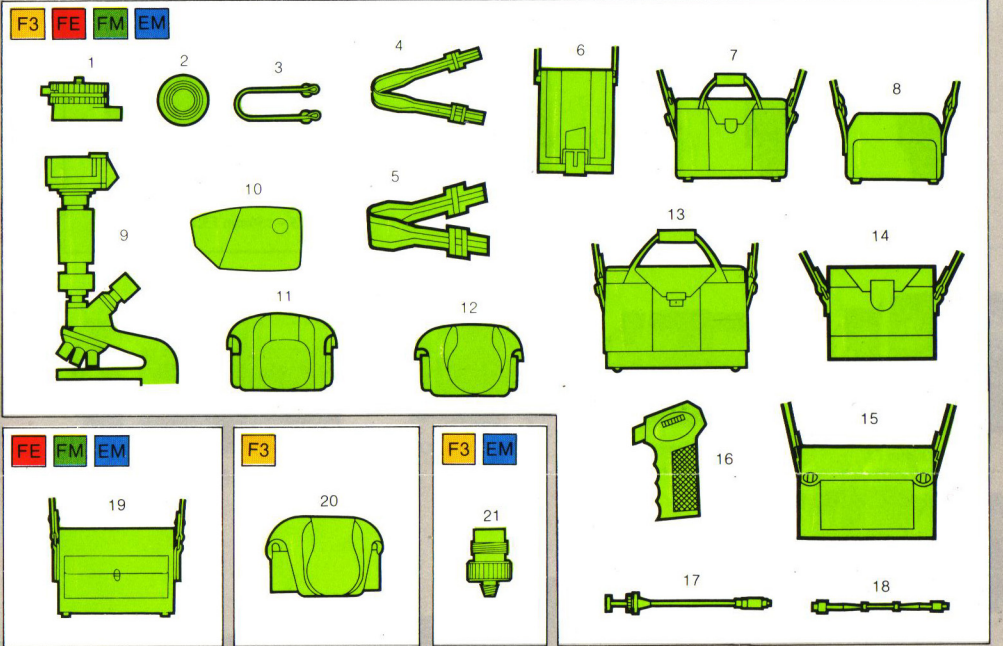

OTHER ACCESSORIES

1. Panorama Head AP-2
2. Camera Body Cap
3. Leather Neckstrap AN-1
4. Nylon Neckstrap AN-4
5. Nylon Wide Neckstrap AN-5
6. Custom Shoulder Cases CB-1-2, 3
7. Compartment Case FB-15
8. Compartment Case FB-14
9. Microscope Adapter Tube Model 2
10. Blimp Camera Case CS-13
11. Soft Camera Case
12. Semi-soft Camera Case
13. Compartment Case FB-11A
14. Compartment Case FB-16
15. Compartment Case FB-17
16. Pistol Grip Model 2
17. Shutter Cable Release AR-3
18. Cable Release AR-6 for Pistol Grip
19. Compartment Case FB-8
20. Semi-soft Leather Case CF-20
21. Release Adapter AR-8
22. Cable Release for Pistol Grip
23. Soft Shutter Release AR-1
24. Shutter Cable Release AR-2